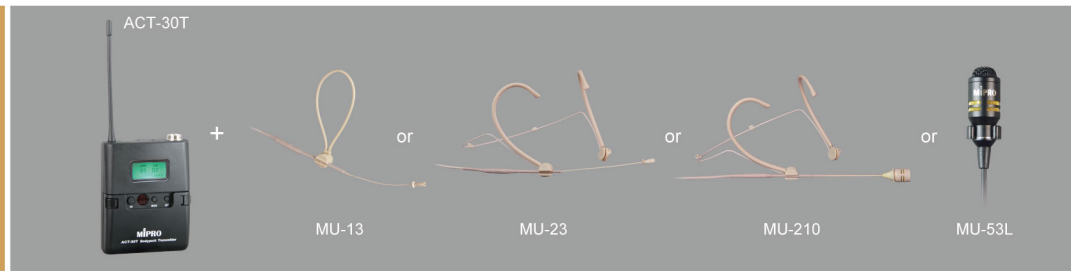

# MA-101a Personal Portable Sound System

### Small yet Powerful Sound

Don't be misled by the compact size of this highly efficient portable PA. MA-101a is the most powerful, small system in the market today. It can be hand carried, shoulder strapped, on a flat surface or mounted on a microphone stand. Ideal for any small outdoor/indoor location where good quality speech announcements are a requirement.

### Key Features

- 45-watt of powerful and clear sound quality.
- Built-in 16 auto-scanable frequencies with ACT sync feature.
- Longest and reliable transmission in its class.
- Lightweight contoured design - just 3.1kg (6.8lbs).
- 5" full-range speaker.
- AC and battery-operated.
- 8 hours continuous operation per charge from its built-in rechargeable battery.
- Input for connection to an iPod, MP3 and CD player. Output for external recordings.
- Built-in storage compartments for microphone and spare battery.
- Up to 2 microphones (wireless and wired) can be used simultaneously.
- Handles crowd of up to 200 people.