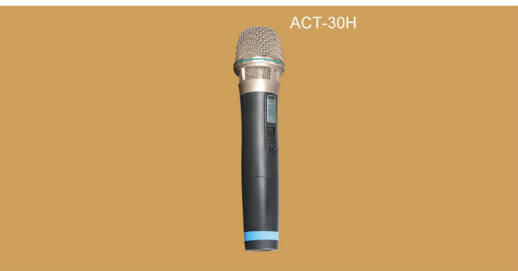

# MA-101a Personal Portable Sound System

## Ultra Portable - Ultra Lightweight and Ultra Easy to Use

### Small yet Powerful Sound

Don't be misled by the compact size of this highly efficient portable PA. MA-101a is the most powerful, small system in the market today. It can be hand carried, shoulder strapped, on a flat surface or mounted on a microphone stand. Ideal for any small outdoor/indoor location where good quality speech announcements are a requirement.

### Key Features

- 45-watt of powerful and clear sound quality.
- Built-in 16 auto-scanable frequencies with ACT sync feature.
- Longest and reliable transmission in its class.
- Lightweight contoured design - just 3.1kg (6.8lbs).
- 5" full-range speaker.
- AC and battery-operated.
- 8 hours continuous operation per charge from its built-in rechargeable battery.
- Input for connection to an iPod, MP3 and CD player. Output for external recordings.
- Built-in storage compartments for microphone and spare battery.
- Up to 2 microphones (wireless and wired) can be used simultaneously.
- Handles crowd of up to 200 people.