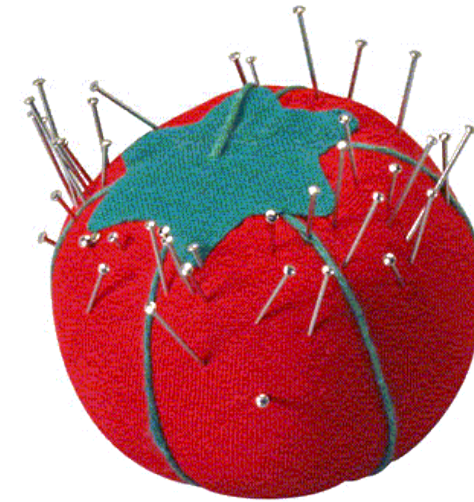

Cord Ends, Brass, Silver Color, about 2mm inner diameter, 2.8mm outer diameter, 5.2mm long

Cord Ends, Brass, Silver Color, about 4mm inner diameter, 5mm outer diameter, 8mm long

Brass Cord Ends, Silver Color, Size: about 7mm wide, 16mm long, 7mm thick, hole: 4mm, about

Bead Tips, Iron, Silver Color, 8mm long, 4mm wide, hole: 1.5mm

Needles

Thimbles

Needle Cushions

CORD SELECTION – ALL COLOURS ALSO AVAILABLE IN 1MM

Korean Wax Cord, GreenYellow,
Size: about 2mm thick

Korean Wax Cord, HotPink, Size:
about 2mm thick