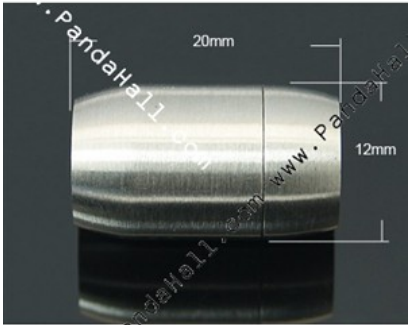

Colorful Acrylic Beads, Imitation Pearl Style, Round, Mixed Color, 6mm

Colorful Acrylic Beads, Imitation Pearl Style, Round, Snow, Size: about 6mm in diameter, hole: 2mm

CLASP COLLECTION

Stainless Steel Magnetic Clasps, 17x10mm, Hole: 6mm

Stainless Steel Magnetic Clasps, 20x12mm, Hole: 8mm

Stainless Steel Lobster Claw Clasps, Grade A, Platinum Color, Size: about 7mm wide, 11mm long,

Stainless Steel Jumpings, Stainless Steel, 8x1mm

Brass Crimp Beads, Lead Free, Tube, Platinum Color, Size: about 2.5mm long, 2.5mm wide

Stainless Steel Magnetic Clasps, Platinum, 15x7mm, Hole: 2.5mm

Stainless Steel Magnetic Clasps, Platinum Color, Size: about 9mm wide, 28mm long, hole: 4mm

ACCESSORIES

Cord Ends, Brass, Silver Color, about 3.2mm inner diameter, 4mm outer diameter, 7mm long